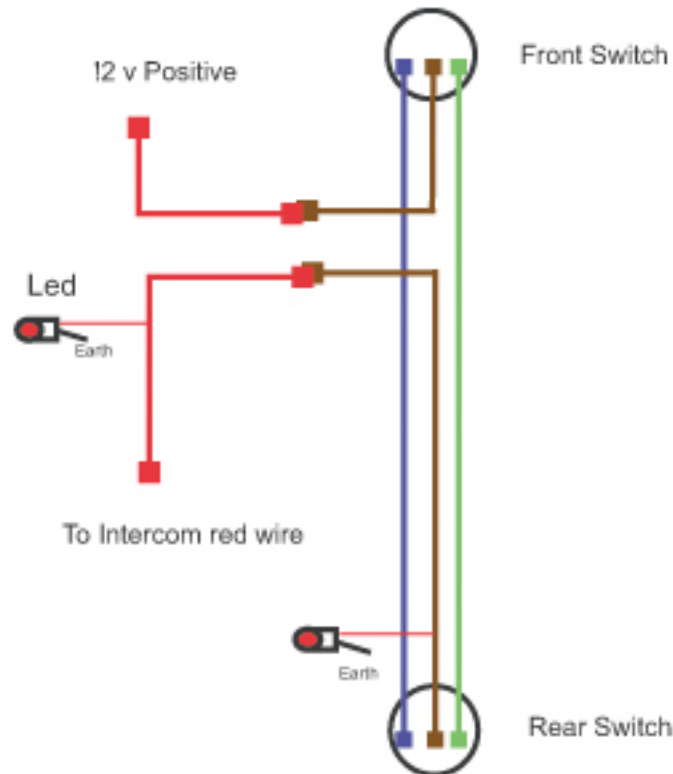

# Taxi Intercom Circuit Diagram

Typical Switch wiring for front and rear on/off switches

## Internal Volume control Settings